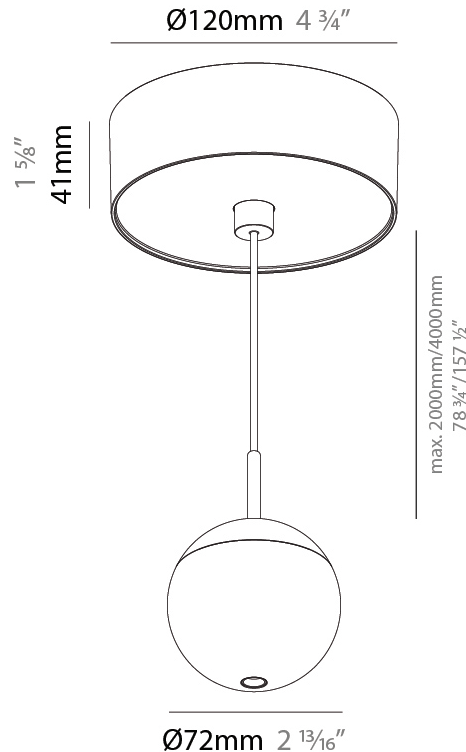

GENERAL

Series: Snooker
Subseries: Snooker Monopoint Surface Canopy
Brand: Prolicht
Division: Architectural
Mounting Type: Suspension
Mounting Location: Ceiling
Subcategory: Pendant

PHYSICAL

Shape: Round
Diameter (mm): 72
Diameter (in): 2 ¹³/₁₆
Height (mm): 72
Height (in): 2 ¹³/₁₆
Max. Overall Height (mm): 2072
Max. Overall Height (in): 81 ³/₁₆
Light Distribution: Downlight
Weight (kg): 0.745
Weight (lbs): 1.642
Fixture Finish: SSR / BKV / CWI / CRY / HAB / UFT / ITA / RUA / FTG / MYG / LOD / PUS / FRO / FUP / KIA / POP / BLS / SPG / MEY / GOH / GUM / CHC / COM / ABZ / JAG / OBR / MOS / ROR
Fixture Material: Aluminum Die Cast
Cable Details: 2000mm or 4000mm Cable - Color Options: Black / White / Orange / Red / Green

ELECTRICAL

Lamp Type: LED (Zhaga Standard)
Input Wattage (W): 6.6
Total Output Wattage (W): 6
Dimming: Tri-Mode (Non-Dimming and Phase Dimming (120Vac only) and 0-10V Dimming)
Driver Included: Yes
Driver Location: External
Driver Type: Constant Current - Universal
Driver Class: Class 2
Housing: ENCP3 w/quick connect
Input Voltage (V): 120 - 277
Constant Current (MA): 500

LED

Color Temperature (°K): 2700 / 3000 / 4000
Max. Delivered Lumen (lm): 310 / 328 / 356
Nominal Lumen (lm): 460 / 487 / 528
CRI: >90 CRI
Efficiency (%): 60
Lamp Life (hrs): 50000

OPTICAL

Optic°: 32 / 58

RATINGS AND CERTIFICATIONS

Certified By: Certified for North American Standards
IP rating: IP20

PROJECT
TYPE
SPECIFIER
QUANTITY
DATE