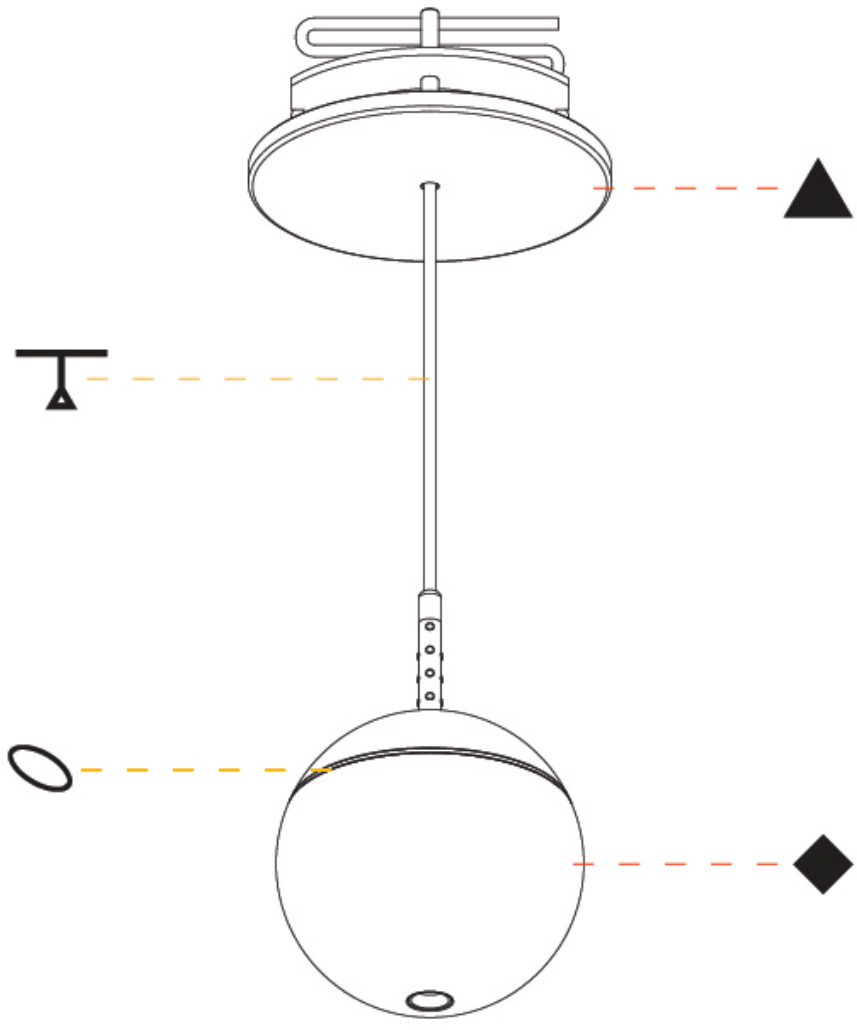

SNOOKER MONOPOINT RECESSED CANOPY SUSPENSION

A30825-

PROJECT
TYPE
SPECIFIER
QUANTITY
DATE

A